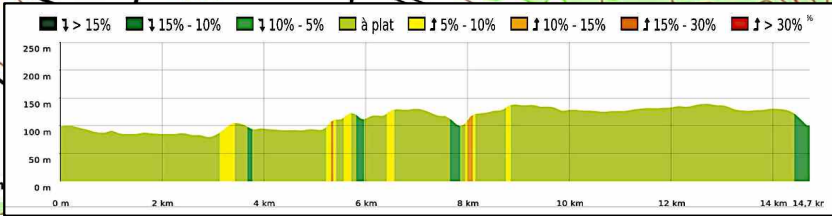

R2-Recloses

14,8 km 78 m 141 m 181 m 177 m

Legend for slope percentages:
 > 15% (dark green)
 15% - 10% (medium green)
 10% - 5% (light green)
 à plat (yellow)
 5% - 10% (orange)
 10% - 15% (light orange)
 15% - 30% (red-orange)
 > 30% (red)